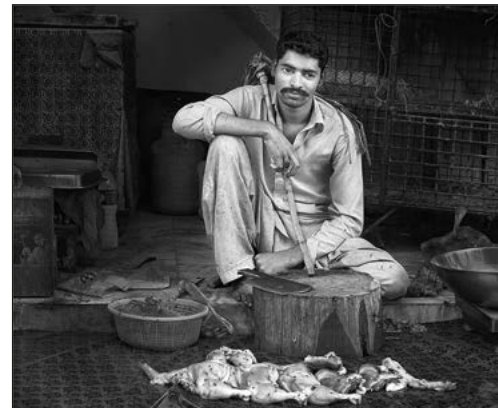

Acc Mono Peter Campion Chapter 6  
Chicken Legs with Flies

Acc Mono David Travis Leek PC  
Walkie Talkie Building

**Creative Awards****Best Photograph in the Exhibition and PAGB Gold Medal**

A Healthy Snack  
Kath Aggiss BPE5 Essex & Suffolk PG